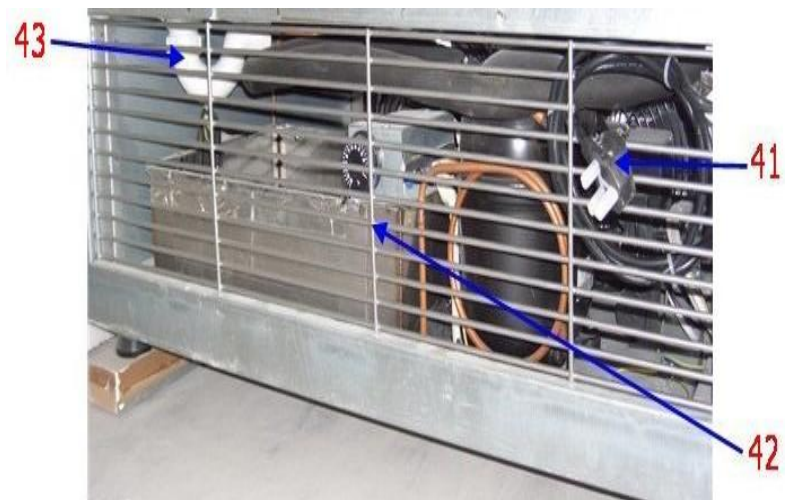

Item NO.	Description	Code Number	Quantity	Unit Price(USD)
35	Top Front Panel	STTFP-D60/95PG	1	34
36	Tempered Side Glass	TSGLS-1230x170	2	14
37	Plexi Holder	STGPXH-180	2	8
38	Bottom Front Panel	STBFP-D60/95PG	1	40
39	Front Grill	STFG-D60/95PG	1	20
40	Adjustable Foot	AFT-12M	4	2
41	English Plug 13Amp	H05VV-F3G	1	8
42	Steel Net	STN-870	1	8
43	Drain Trap	DRNTP-1/2"	1	2
44	Drain Waste	DRNWT-1/2"	2	2
45	Evaporator Fan Blade 154mm	73803-2-3634	2	1
46	Condenser Fan Blade 254mm	73814-2-3634	2	2
47	Condenser Probe T3	SN4K20P3	1	5
48