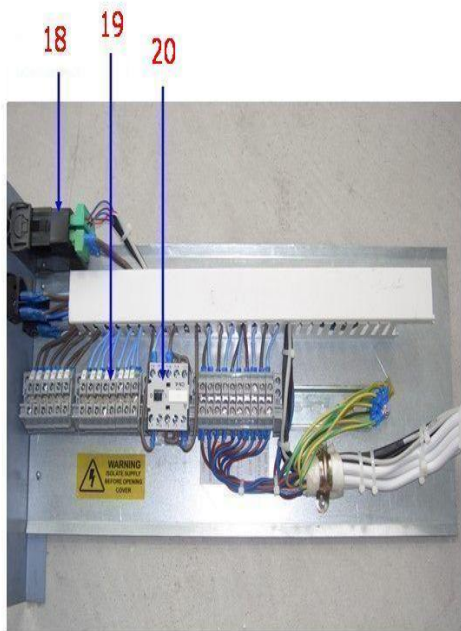

Item NO.	Description	Code Number	Quantity	Unit Price(USD)
01	Compressor	NJ9226GK	1	226
02	Access Valve	EV1/4"	1	1
03	Thermostat For Drip Tray	ZA120C-551-11A	1	5
04	Micro Switch For Drip Tray	RZ-15GW-B3	1	3
05	Drip Tray	DT.340X230X140	1	15
06	Plastic Ball For Drip Tray	PBL-97	1	1
07	Drip Tray Heater 750 watt	Z1H9219013	1	12
08	Condenser Fan Motor 16 watt	M4Q045-CF01-01/C04	2	16
09	Defrost Solenoid Valve	HLF20-2S,230V	1	11
10	Condenser	4X4X600	1	55
11	Filter Drier 3/8"	FDB-083	1	10
12	Compressor Electrical Box	156	1	With Comp.
13	Light Switch ON/OFF	R-210-CDL-BG	1	1
14	Power Supply Switch ON/OFF	R-210-C5L-BG	1	1
15	Evaporator Fan Motor 5W	M4Q045-BD01-Y6/A14	2	15
16	Evaporator	4x4x700	1	60
17	Cabinet Probe T2	SN4K20P2	1	5

Item NO.	Description	Code Number	Quantity	Unit Price(USD)
18	Digital Controller	AD3-5C13W-AG	1	51
19	Terminal Block	UK-6N	24	1
20	Mini Contactor Taian	CN-6-230V	1	8
21	Ballast 18W	GF-1595M	1	5
22	Fluorescent Tube	YZ18RR	1	2
23	Light Holder	G13-F05	2	0.6
24	Light Starter 80W	H-1X	1	0.6
25	Night Blind	NBLD-860	1	25

Item NO.	Description	Code Number	Quantity	Unit Price(USD)
26	Bracket(left)	SLBKT-270	4	4
27	Shelf	STSHF-875x270	4	24
28	Perspex Shelf Riser	PSHF-860x70x6	4	5
29	Shelf Front Edge	SHF-FD-860	4	5
30	Cabinet Probe T1	SN4K20P1	1	5
31	Cabinet Deck	STCTDK-875x305	1	40
32	Front Air Retainer Perspex	FARP910x180x10	1	20
33	Bracket(right)	SRBKT-270	4	4.5
34				

Item NO.	Description	Code Number	Quantity	Unit Price(USD)
35	Top Front Panel	STTFP-D60/95PG	1	34
36	Tempered Side Glass	TSGLS-1230x170	2	14
37	Plexi Holder	STGPXH-180	2	8
38	Bottom Front Panel	STBFP-D60/95PG	1	40
39	Front Grill	STFG-D60/95PG	1	20
40	Adjustable Foot	AFT-12M	4	2
41	English Plug 13Amp	H05VV-F3G	1	8
42	Steel Net	STN-870	1	8
43	Drain Trap	DRNTP-1/2"	1	2
44	Drain Waste	DRNWT-1/2"	2	2
45	Evaporator Fan Blade 154mm	73803-2-3634	2	1
46	Condenser Fan Blade 254mm	73814-2-3634	2	2
47	Condenser Probe T3	SN4K20P3	1	5
48				