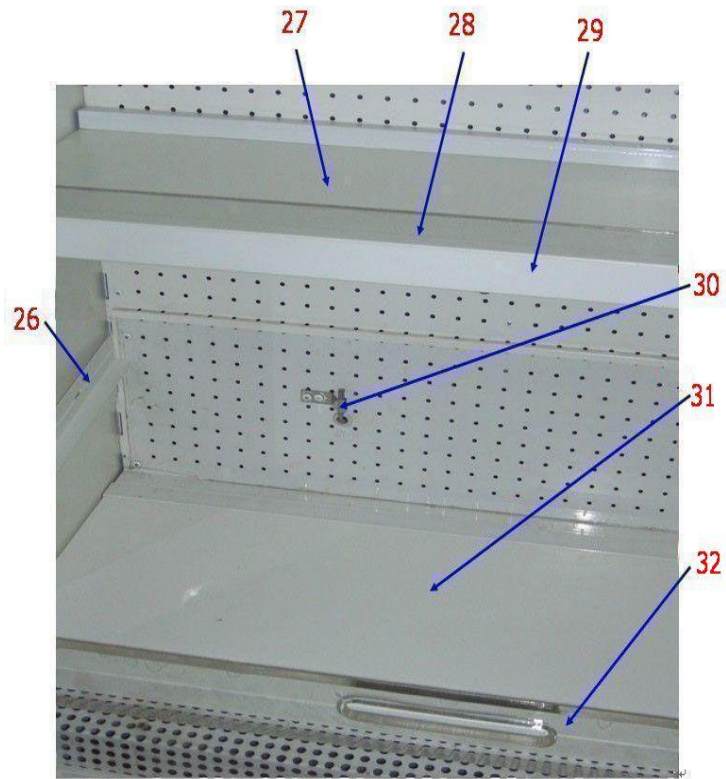

Item NO.	Description	Code Number	Quantity	Unit Price(USD)
01	Compressor	NJ9226GK	1	226
02	Access Valve	EV1/4"	1	1
03	Thermostat For Drip Tray	ZA120C-551-11A	1	5
04	Micro Switch For Drip Tray	RZ-15GW-B3	1	3
05	Drip Tray	DT.340X230X140	1	15
06	Plastic Ball For Drip Tray	PBL-97	1	1
07	Drip Tray Heater 750 watt	Z1H9219013	1	12
08	Condenser Fan Motor 16 watt	M4Q045-CF01-01/C04	2	16
09	Defrost Solenoid Valve	HLF20-2S,230V	1	11
10	Condenser	4X4X600	1	55
11	Filter Drier 3/8"	FDB-083	1	10
12	Compressor Electrical Box	156	1	With Comp.
13	Light Switch ON/OFF	R-210-CDL-BG	1	1
14	Power Supply Switch ON/OFF	R-210-C5L-BG	1	1
15	Evaporator Fan Motor 5W	M4Q045-BD01-Y6/A14	2	15
16	Evaporator	4x4x700	1	60
17	Cabinet Probe T2	SN4K20P2	1	5

Item NO.	Description	Code Number	Quantity	Unit Price(USD)
18	Digital Controller	AD3-5C13W-AG	1	51
19	Terminal Block	UK-6N	24	1
20	Mini Contactor Taian	CN-6-230V	1	8
21	Ballast 18W	GF-1595M	1	5
22	Fluorescent Tube	YZ18RR	1	2
23	Light Holder	G13-F05	2	0.6
24	Light Starter 80W	H-1X	1	0.6
25	Night Blind	NBLD-860	1	25

Item NO.	Description	Code Number	Quantity	Unit Price(USD)
26	Bracket(left)	SLBKT-270	4	4
27	Shelf	STSHF-875x270	4	24
28	Perspex Shelf Riser	PSHF-860x70x6	4	5
29	Shelf Front Edge	SHF-FD-860	4	5
30	Cabinet Probe T1	SN4K20P1	1	5
31	Cabinet Deck	STCTDK-875x305	1	40
32	Front Air Retainer Perspex	FARP910x180x10	1	20
33	Bracket(right)	SRBKT-270	4	4.5
34				

Item NO.	Description	Code Number	Quantity	Unit Price(USD)
35	Top Front Panel	STTFP-D60/95PG	1	34
36	Tempered Side Glass	TSGLS-1230x170	2	14
37	Plexi Holder	STGPXH-180	2	8
38	Bottom Front Panel	STBFP-D60/95PG	1	40
39	Front Grill	STFG-D60/95PG	1	20
40	Adjustable Foot	AFT-12M	4	2
41	English Plug 13Amp	H05VV-F3G	1	8
42	Steel Net	STN-870	1	8
43	Drain Trap	DRNTP-1/2"	1	2
44	Drain Waste	DRNWT-1/2"	2	2
45	Evaporator Fan Blade 154mm	73803-2-3634	2	1
46	Condenser Fan Blade 254mm	73814-2-3634	2	2
47	Condenser Probe T3	SN4K20P3	1	5
48				