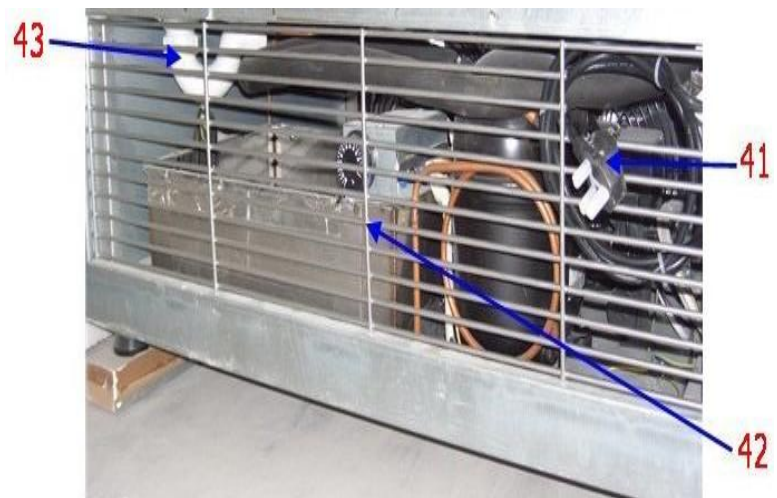

Item NO.	Description	Code Number	Quantity	Unit Price(USD)
35	Top Front Panel	STTFP-D60/120PG	1	40
36	Tempered Side Glass	TSGLS-1230x170	2	14
37	Plexi Holder	STGPXH-180	2	8
38	Bottom Front Panel	STBFP-D60/120PG	1	48
39	Front Grill	STFG-D60/120PG	1	24
40	Adjustable Foot	AFT-12M	4	2
41	English Plug 13amp.	H05VV-UR	1	8
42	Steel Net	STN-1140	1	10
43	Drain Trap	DRNTP-1/2"	1	2
44	Drain Waste	DRNWT-1/2"	2	2
45	Evaporator Fan Blade 154mm	73803-2-3634	2	1
46	Condenser Fan Blade 254mm	73814-2-3634	2	2
47	Condenser Probe T3	SN4K20P3	1	5
48