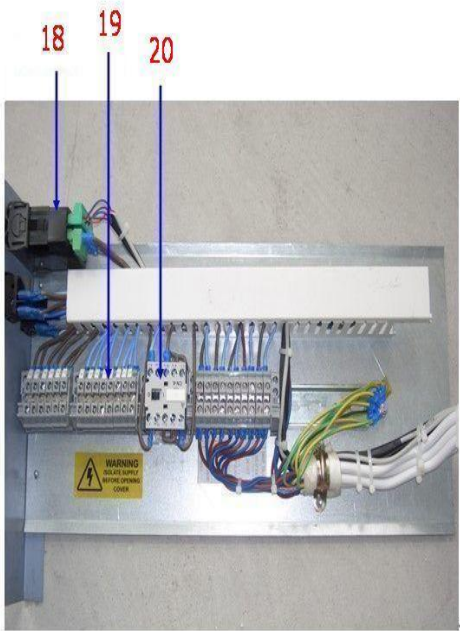

Item NO.	Description	Code Number	Quantity	Unit Price(USD)
01	Compressor	NJ9232GK	1	240
02	Access Valve	EV1/4"	1	1
03	Thermostat For Drip Tray	ZA120C-551-11A	1	5
04	Micro Switch For Drip Tray	RZ-15GW-B3	1	3
05	Drip Tray	DT.540x240x140	1	20
06	Plastic Ball For Drip Tray	PBL-97	1	1
07	Drip Tray Heater 750 watt	Z1H9219013	1	12
08	Condenser Fan Motor 16 watt	M4Q045-CF01-01/C04	2	16
09	Defrost Solenoid Valve	HLF20-2S,230V	1	11
10	Condenser	4x10x700	1	55
11	Filter Drier 3/8"	FDB-083	1	10
12	Compressor Electrical Box	198	1	With comp.
13	Light Switch ON/OFF	R-210-CDL-BG	1	1
14	Power Supply Switch ON/OFF	R-210-C5L-BG	1	1
15	Evaporator Fan Motor 5W	M4Q045-BD01-Y6/A14	2	15
16	Evaporator	4x4x1000	1	90
17	Cabinet Probe T2	SN4K20P2	1	5

Item NO.	Description	Code Number	Quantity	Unit Price(USD)
18	Digital Controller	AD3-5C13W-AG	1	51
19	Terminal Block	UK-6N	24	1
20	Mini Contactor Taian	CN-6-230V	1	8
21	Ballast 30W	GF-3095M	1	5
22	Fluorescent Tube	YZ30RR	1	2
23	Light Holder	G13-F05	2	0.6
24	Light Starter 80W	H-1X	1	0.6
25	Night Blind	NBLD-113	1	30

Item NO.	Description	Code Number	Quantity	Unit Price(USD)
26	Bracket(left)	SLBKT-270	4	4
27	Shelf	STSHF-1130x270	4	30
28	Perspex Shelf Riser	PSHF-1115x70x6	4	7
29	Shelf Front Edge	SHF-FD-1115	4	5
30	Cabinet Probe T1	SN4K20P1	1	5
31	Cabinet Deck	STCTDK-1135x305	1	50
32	Front Air Retainer Perspex	FARP117x180x10	1	25
33	Bracket(right)	SRBKT-270	4	4.5
34				

Item NO.	Description	Code Number	Quantity	Unit Price(USD)
35	Top Front Panel	STTFP-D60/120PG	1	40
36	Tempered Side Glass	TSGLS-1230x170	2	14
37	Plexi Holder	STGPXH-180	2	8
38	Bottom Front Panel	STBFP-D60/120PG	1	48
39	Front Grill	STFG-D60/120PG	1	24
40	Adjustable Foot	AFT-12M	4	2
41	English Plug 13amp.	H05VV-UR	1	8
42	Steel Net	STN-1140	1	10
43	Drain Trap	DRNTP-1/2"	1	2
44	Drain Waste	DRNWT-1/2"	2	2
45	Evaporator Fan Blade 154mm	73803-2-3634	2	1
46	Condenser Fan Blade 254mm	73814-2-3634	2	2
47	Condenser Probe T3	SN4K20P3	1	5
48				